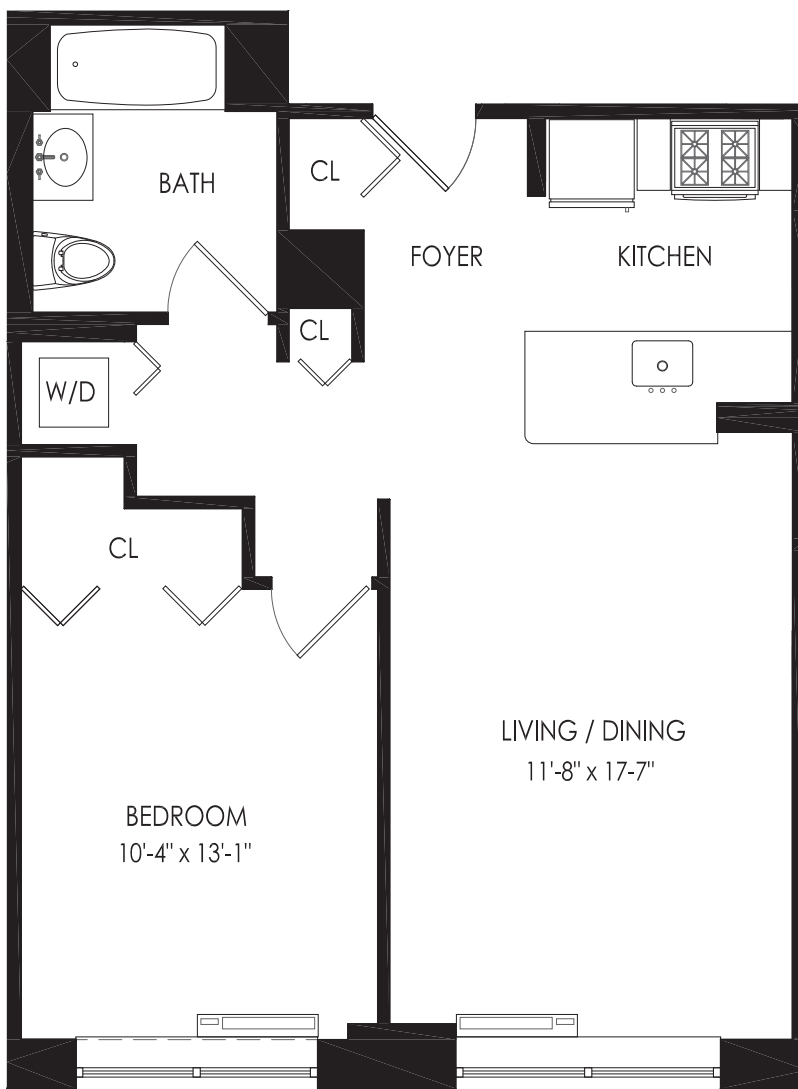

# Apt CE & CW

1 BED / 1 BATH / 3RD TO 7TH FLOOR

# 680

SQ. FT.

**50 NORTH 5TH**

*Williamsburg, Brooklyn*

50 N 5th St | Brooklyn, NY 11249

[www.50north5th.com](http://www.50north5th.com)

*\*Dimensions and square footage shown are approximate and pricing/availability is subject to change.*