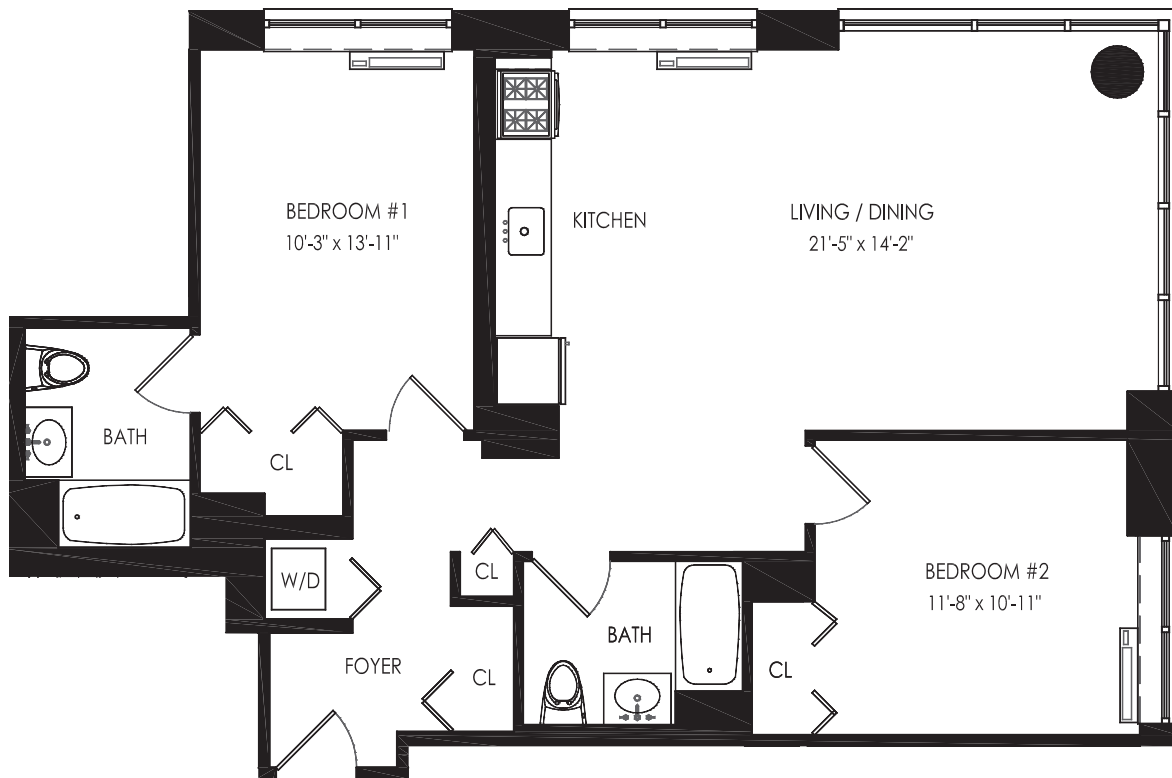

Apt GE & GW

2 BED / 2 BATH / 2ND & 6TH FLOOR

1033

SQ. FT.

50 NORTH 5TH

Williamsburg, Brooklyn

50 N 5th St | Brooklyn, NY 11249

www.50north5th.com

**Dimensions and square footage shown are approximate and pricing/availability is subject to change.*