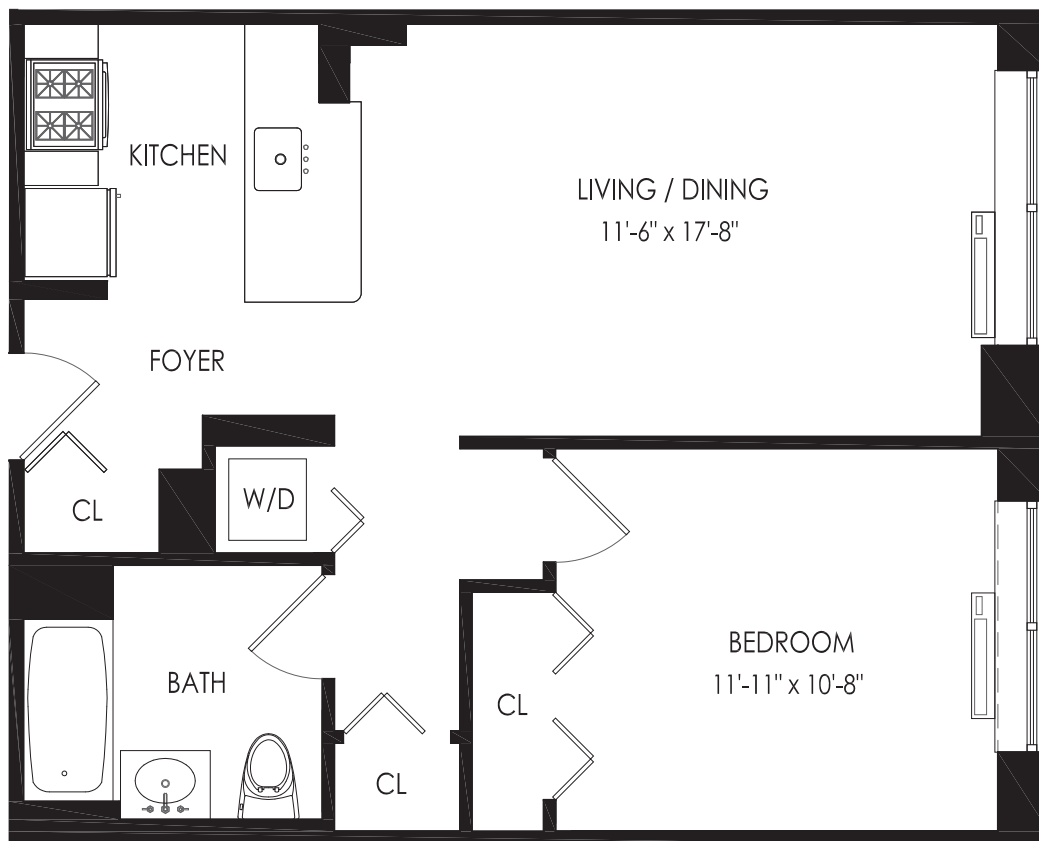

Apt IE & IW

1 BED / 1 BATH / 2ND TO 6TH FLOOR

660

SQ. FT.

50 NORTH 5TH

Williamsburg, Brooklyn

50 N 5th St | Brooklyn, NY 11249

www.50north5th.com

**Dimensions and square footage shown are approximate and pricing/availability is subject to change.*