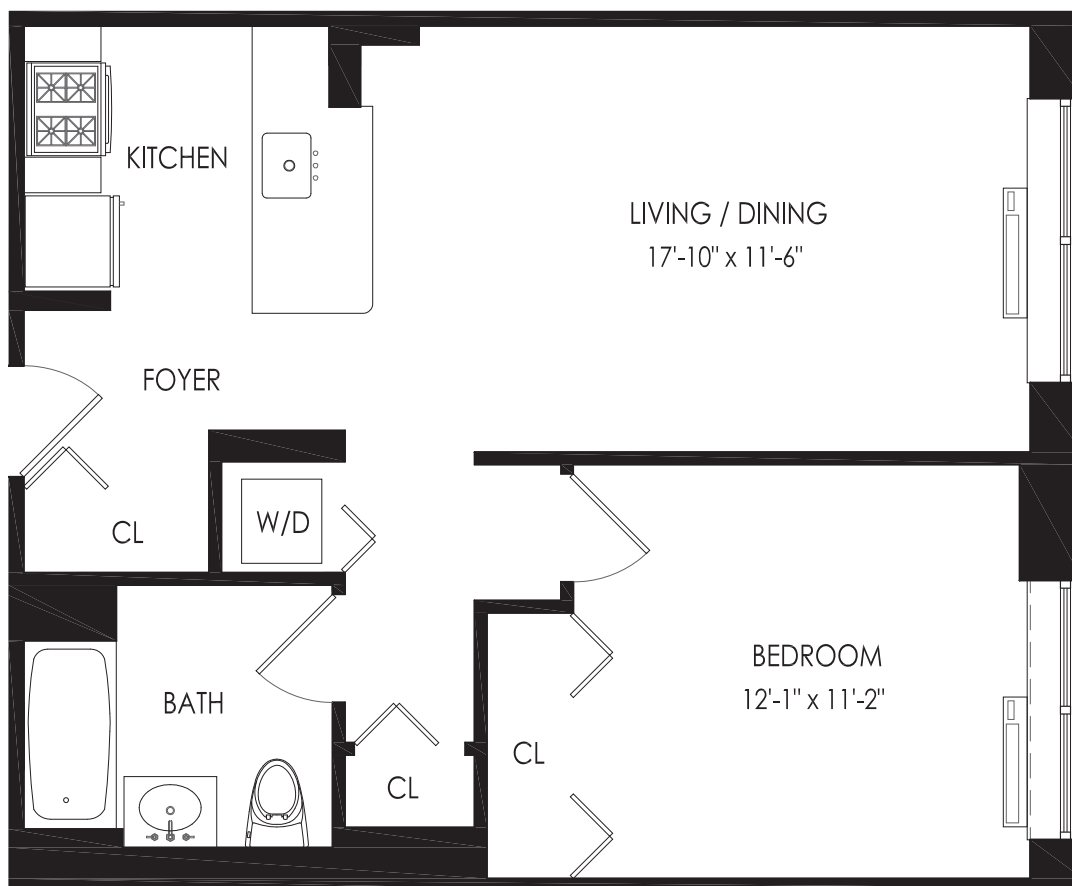

Apt ME & MW

1 BED / 1 BATH / 2ND TO 6TH FLOOR

660

SQ. FT.

50 NORTH 5TH

Williamsburg, Brooklyn

50 N 5th St | Brooklyn, NY 11249

www.50north5th.com

**Dimensions and square footage shown are approximate and pricing/availability is subject to change.*